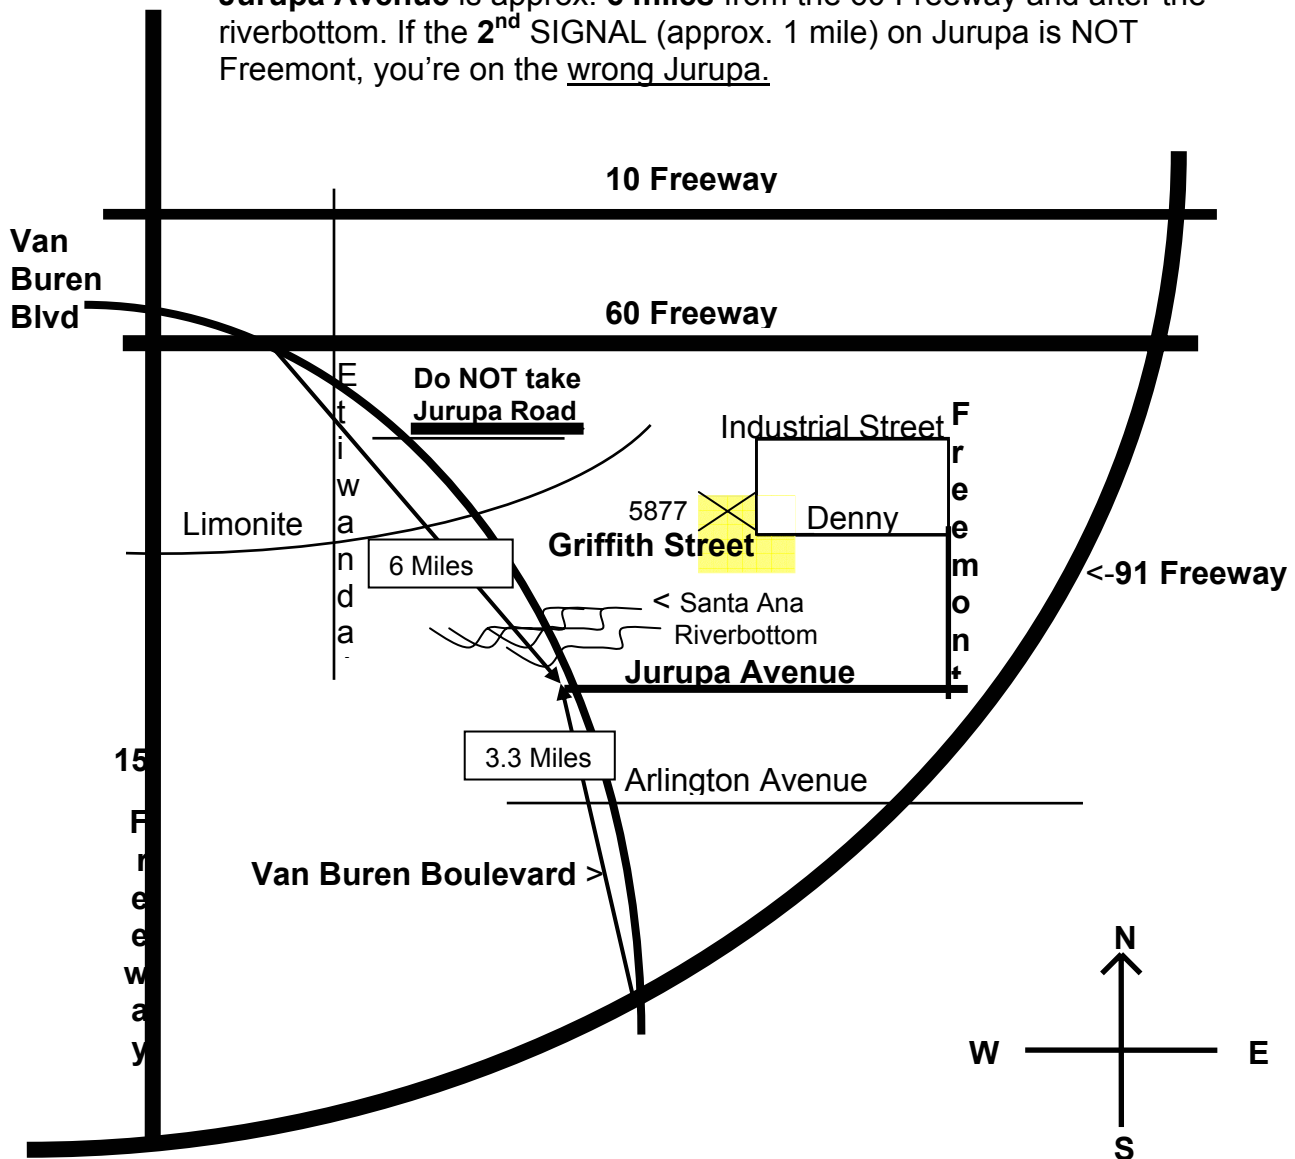

Standard Lime Products Company LLC

Shipping Hours: call 951 351-0970

Directions to Standard Lime Products Company are **NOT TO SCALE**.

For the 60 Freeway **West**, take the Etiwanda off ramp

For the 60 Freeway **East**, take the Van Buren Boulevard off ramp.

Jurupa Avenue is approx. **6 miles** from the 60 Freeway and after the riverbottom. If the **2nd** SIGNAL (approx. 1 mile) on Jurupa is NOT Fremont, you're on the wrong Jurupa.

5877 Griffith Street, Riverside, CA 92504-1116
Mailing Address: P. O. Box 4252, Riverside, CA 92514-4252
Telephone: 951 351-0970 Fax: 951 351-6916